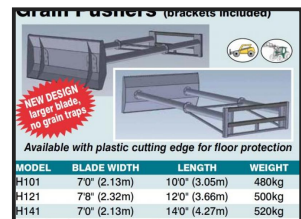

Albutt Grainpusher

£POA

Albutt Grainpusher. Grain dozers for use with telehandlers, loaders and shovel loaders. Comes complete with quick release brackets to suit your machine. Heavy duty design with round and smooth surfaces to prevent grain trapping. Modular design, all sizes can be extended by 1m. An optional plastic wear strip for floor protection is optional.

New design - Bigger blade - 2.32m wide. Heavy duty tubular construction - without grain traps. Telehandler/Loader Brackets included. Heavy duty design using 170mm x 8mm tube. Modular

Product Details

Product Details	
Category/Type	Attachments
Make	Albutt
Model	Grainpusher
Year	NEW
Hours	-