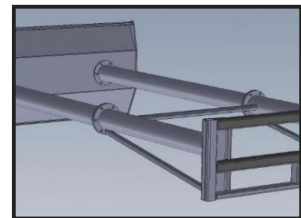

Albutt Grainpusher

£POA

Albutt Grainpusher. Grain dozers for use with telehandlers, loaders and shovel loaders. Comes complete with quick release brackets to suit your machine. Heavy duty design with round and smooth surfaces to prevent grain trapping. Modular design, all sizes can be extended by 1m. An optional plastic wear strip for floor protection is optional.

New design - Bigger blade - 2.32m wide. Heavy duty tubular construction - without grain traps. Telehandler/Loader Brackets included. Heavy duty design using 170mm x 8mm tube. Modular

Product Details

Product Details	
Category/Type	Attachments
Make	Albutt
Model	Grainpusher
Year	NEW
Hours	-