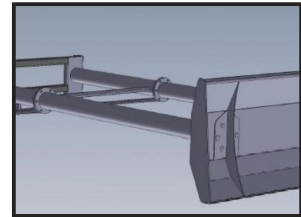

Albutt Grainpusher

£POA

Albutt Grainpusher. Grain dozers for use with telehandlers, loaders and shovel loaders. Comes complete with quick release brackets to suit your machine. Heavy duty design with round and smooth surfaces to prevent grain trapping. Modular design, all sizes can be extended by 1m. An optional plastic wear strip for floor protection is optional.

New design - Bigger blade - 2.32m wide. Heavy duty tubular construction - without grain traps. Telehandler/Loader Brackets included. Heavy duty design using 170mm x 8mm tube. Modular

Product Details

Product Details	
Category/Type	Attachments
Make	Albutt
Model	Grainpusher
Year	NEW
Hours	-