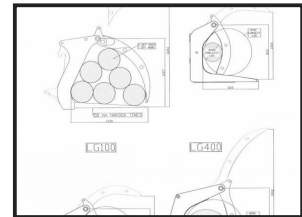

Albutt Log Grab Hardox Tines

£POA

Albutt Log & Timber Grabs. A range of heavy duty log grabs for use with loader, telehandler and loading shovels. Twin arms, moved independently by two hydraulic rams. Arms close to grip individual logs. Use to handle bundles or individual logs. Complete with brackets for any type of machine/loader.

Heavy duty design.

MODELS include:

LG050 - Log grab tractor loader and skid steer (1280mm width & 380kg weight)

Product Details

Product Details	
Category/Type	Attachments
Make	Albutt
Model	Log Grab Hardox Tines
Year	NEW
Hours	-

Fleet Lane, Bredon, Tewkesbury, Gloucester, GL20 7EF

Tel: +44 (0)1684 772912

www.pandengineering.com info@pandeng.co.uk