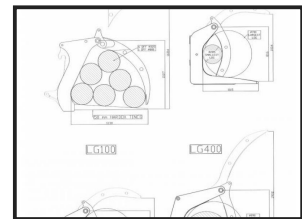

Albutt Log Grab Hardox Tines

£POA

Albutt Log & Timber Grabs. A range of heavy duty log grabs for use with loader, telehandler and loading shovels. Twin arms, moved independently by two hydraulic rams. Arms close to grip individual logs. Use to handle bundles or individual logs. Complete with brackets for any type of machine/loader.

Heavy duty design.

MODELS include:

LG050 - Log grab tractor loader and skid steer (1280mm width & 380kg weight)

Product Details

Product Details	
Category/Type	Attachments
Make	Albutt
Model	Log Grab Hardox Tines
Year	NEW
Hours	-

Fleet Lane, Bredon, Tewkesbury, Gloucester, GL20 7EF

Tel: +44 (0)1684 772912

www.pandengineering.com info@pandeng.co.uk