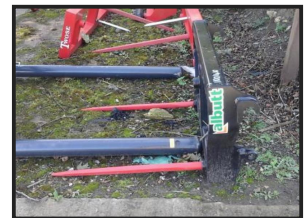

Albutt Twin Bale Spikes

£POA

Albutt twin bale spikes. Please call us for more information and availability.

Product Details	
Category/Type	Attachments
Make	Albutt
Model	Twin Bale Spikes
Year	NEW
Hours	-

Fleet Lane, Bredon, Tewkesbury, Gloucester, GL20 7EF