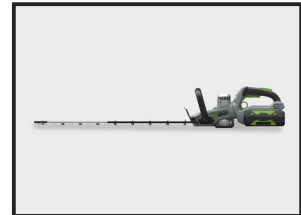

# EGO HT 6500E Hedgecutter

**£249.00**

A well-balanced design for more comfortable operation, the HT6500E hedge trimmer features a long length, dual knife-edge, laser-cut diamond ground blade for precise clean cutting. The two-speed selector lets you choose the right speed for every task, coupled with large cutting capacity, you can get to work on larger hedges with thicker branches and stems.

Blade-tip protection prevents the blades becoming damaged by fences and walls, and vice versa. For safer working, the safety blade guard helps to prevent injuries in action, while the electric

## Product Details

<b>Category/Type</b>	<b>Garden Machinery</b>
<b>Make</b>	<b>EGO</b>
<b>Model</b>	<b>HT 6500E Hedgecutter</b>
<b>Year</b>	-
<b>Hours</b>	-

the petrol-matching Arc Lithium 56v battery, a single charge delivers such impressive run time that you'll be amazed at how much hedge you can cut. Simply click in whichever battery you need from our range, and you're ready to go.