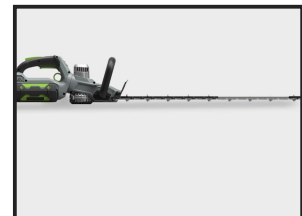

# EGO HT 6500E Hedgecutter

**£249.00**

A well-balanced design for more comfortable operation, the HT6500E hedge trimmer features a long length, dual knife-edge, laser-cut diamond ground blade for precise clean cutting. The two-speed selector lets you choose the right speed for every task, coupled with large cutting capacity, you can get to work on larger hedges with thicker branches and stems.

Blade-tip protection prevents the blades becoming damaged by fences and walls, and vice versa. For safer working, the safety blade guard helps to prevent injuries in action, while the electric

## Product Details

<b>Category/Type</b>	<b>Garden Machinery</b>
<b>Make</b>	<b>EGO</b>
<b>Model</b>	<b>HT 6500E Hedgecutter</b>
<b>Year</b>	-
<b>Hours</b>	-

the petrol-matching Arc Lithium 56v battery, a single charge delivers such impressive run time that you'll be amazed at how much hedge you can cut. Simply click in whichever battery you need from our range, and you're ready to go.