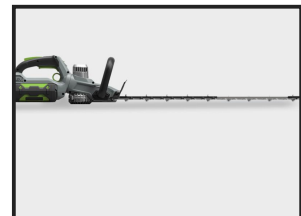

# EGO HT 6500E Hedgecutter

**£249.00**

A well-balanced design for more comfortable operation, the HT6500E hedge trimmer features a long length, dual knife-edge, laser-cut diamond ground blade for precise clean cutting. The two-speed selector lets you choose the right speed for every task, coupled with large cutting capacity, you can get to work on larger hedges with thicker branches and stems.

Blade-tip protection prevents the blades becoming damaged by fences and walls, and vice versa. For safer working, the safety blade guard helps to prevent injuries in action, while the electric

## Product Details

<b>Category/Type</b>	<b>Garden Machinery</b>
<b>Make</b>	<b>EGO</b>
<b>Model</b>	<b>HT 6500E Hedgecutter</b>
<b>Year</b>	-
<b>Hours</b>	-

the petrol-matching Arc Lithium 56v battery, a single charge delivers such impressive run time that you'll be amazed at how much hedge you can cut. Simply click in whichever battery you need from our range, and you're ready to go.