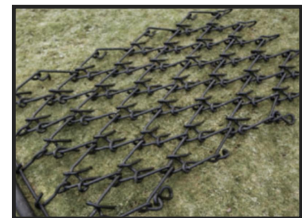

Hacket Chain Harrows

£POA

A huge range of chain harrows available as mats or mounted units in a frame. Call us to discuss your individual needs.

Product Details	
<i>Category/Type</i>	<i>Grass Machinery and Balers</i>
<i>Make</i>	<i>Hacket</i>
<i>Model</i>	<i>Chain Harrows</i>
<i>Year</i>	<i>NEW</i>
<i>Hours</i>	<i>-</i>