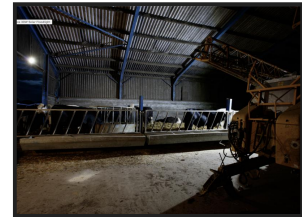

JFC Helios Solar 03 Floodlight

£91.99

The JFC Helios Solar 03 Floodlight is the ideal solution for someone looking for flexible and self-sufficient lighting (10x15m). The Helios can be switched on and off and dimmed by remote control. Recommended installation height 2-3 metres with a detection distance of 8-12 metres. The solar panel can be mounted up to 5m from the light giving it maximum versatility. This light is ideal for indoor or outdoor areas including sheds, barns, stables and workshops.

Product Details	
Category/Type	<i>Outdoor Products</i>
Make	<i>JFC</i>
Model	<i>Helios Solar 03 Floodlight</i>
Year	-
Hours	-

Superior Build Quality

Fleet Lane, Bredon, Tewkesbury, Gloucester, GL20 7EF

Tel: +44 (0)1684 772912