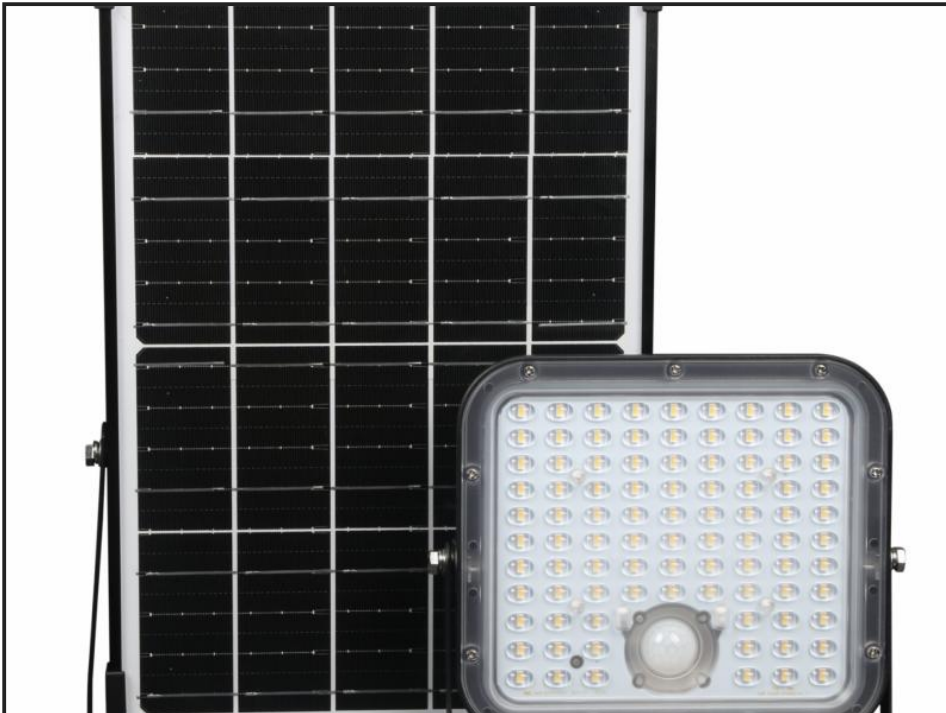

JFC Helios Solar 03 Floodlight

£91.99

The JFC Helios Solar 03 Floodlight is the ideal solution for someone looking for flexible and self-sufficient lighting (10x15m). The Helios can be switched on and off and dimmed by remote control. Recommended installation height 2-3 metres with a detection distance of 8-12 metres. The solar panel can be mounted up to 5m from the light giving it maximum versatility. This light is ideal for indoor or outdoor areas including sheds, barns, stables and workshops.

Product Details	
Category/Type	Outdoor Products
Make	JFC
Model	Helios Solar 03 Floodlight
Year	-
Hours	-

Superior Build Quality

Fleet Lane, Bredon, Tewkesbury, Gloucester, GL20 7EF

Tel: +44 (0)1684 772912