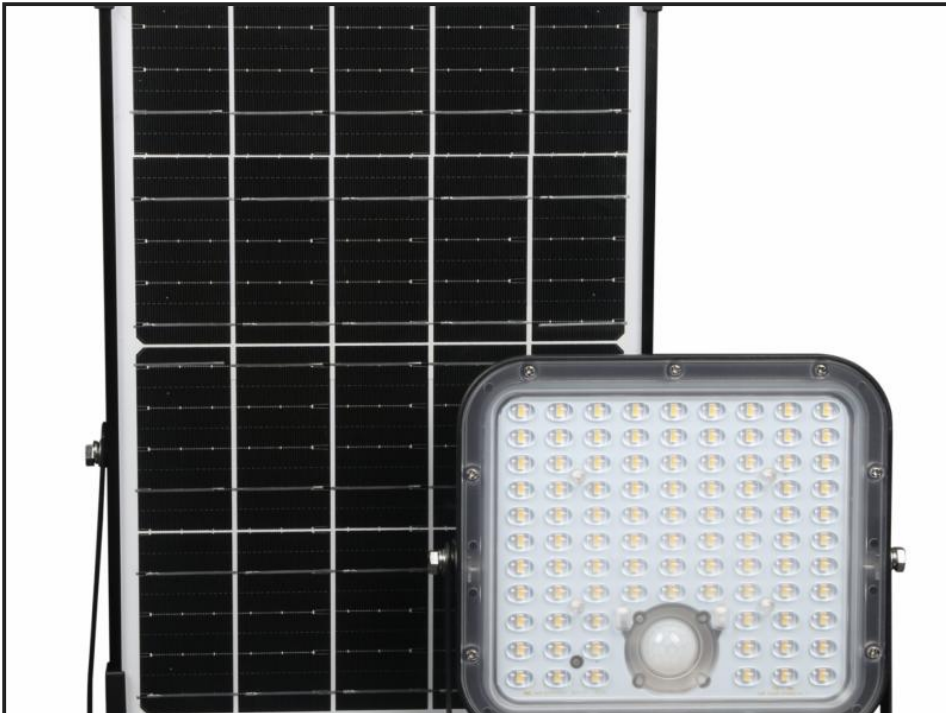

# JFC Helios Solar 03 Floodlight

**£91.99**

The JFC Helios Solar 03 Floodlight is the ideal solution for someone looking for flexible and self-sufficient lighting (10x15m). The Helios can be switched on and off and dimmed by remote control. Recommended installation height 2-3 metres with a detection distance of 8-12 metres. The solar panel can be mounted up to 5m from the light giving it maximum versatility. This light is ideal for indoor or outdoor areas including sheds, barns, stables and workshops.

Product Details	
<b>Category/Type</b>	<b>Outdoor Products</b>
<b>Make</b>	<b>JFC</b>
<b>Model</b>	<b>Helios Solar 03 Floodlight</b>
<b>Year</b>	-
<b>Hours</b>	-

Superior Build Quality

**Fleet Lane, Bredon, Tewkesbury, Gloucester, GL20 7EF**