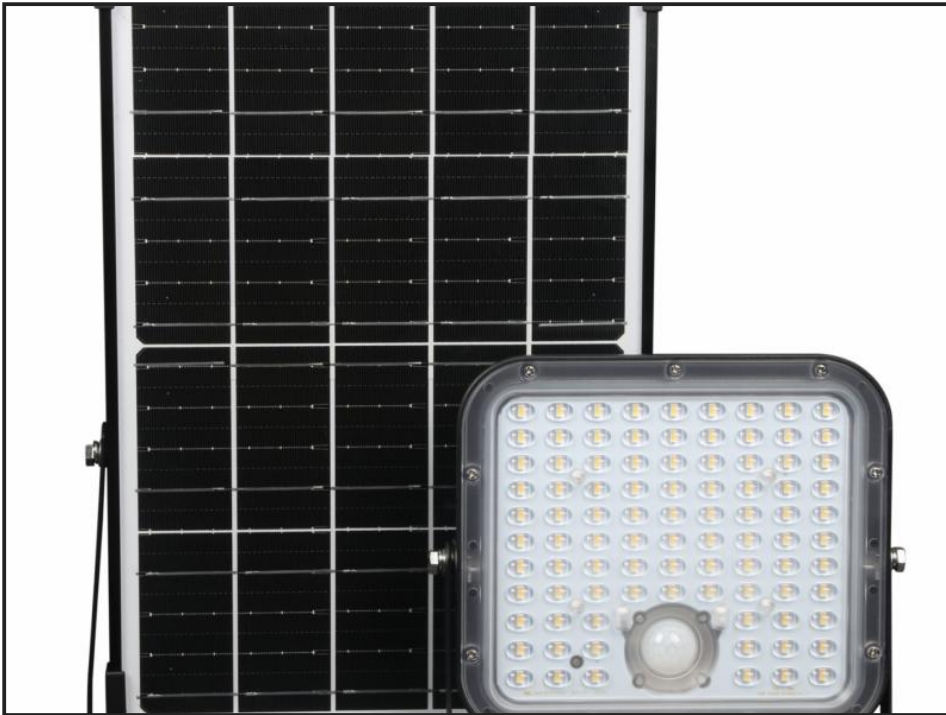

JFC Helios Solar 03 Floodlight

£91.99

The JFC Helios Solar 03 Floodlight is the ideal solution for someone looking for flexible and self-sufficient lighting (10x15m). The Helios can be switched on and off and dimmed by remote control. Recommended installation height 2-3 metres with a detection distance of 8-12 metres. The solar panel can be mounted up to 5m from the light giving it maximum versatility. This light is ideal for indoor or outdoor areas including sheds, barns, stables and workshops.

Product Details	
Category/Type	<i>Outdoor Products</i>
Make	<i>JFC</i>
Model	<i>Helios Solar 03 Floodlight</i>
Year	-
Hours	-

Superior Build Quality

Fleet Lane, Bredon, Tewkesbury, Gloucester, GL20 7EF

Tel: +44 (0)1684 772912