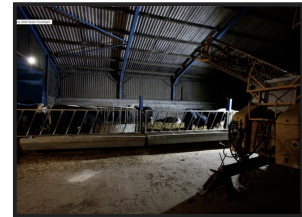

# JFC Helios Solar 03 Floodlight

**£91.99**

The JFC Helios Solar 03 Floodlight is the ideal solution for someone looking for flexible and self-sufficient lighting (10x15m). The Helios can be switched on and off and dimmed by remote control. Recommended installation height 2-3 metres with a detection distance of 8-12 metres. The solar panel can be mounted up to 5m from the light giving it maximum versatility. This light is ideal for indoor or outdoor areas including sheds, barns, stables and workshops.

Product Details	
<b>Category/Type</b>	<b>Outdoor Products</b>
<b>Make</b>	<b>JFC</b>
<b>Model</b>	<b>Helios Solar 03 Floodlight</b>
<b>Year</b>	-
<b>Hours</b>	-

Superior Build Quality

**Fleet Lane, Bredon, Tewkesbury, Gloucester, GL20 7EF**