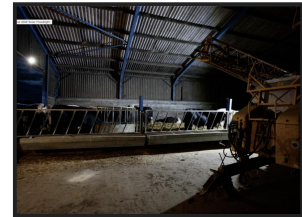

JFC Helios Solar 03 Floodlight

£91.99

The JFC Helios Solar 03 Floodlight is the ideal solution for someone looking for flexible and self-sufficient lighting (10x15m). The Helios can be switched on and off and dimmed by remote control. Recommended installation height 2-3 metres with a detection distance of 8-12 metres. The solar panel can be mounted up to 5m from the light giving it maximum versatility. This light is ideal for indoor or outdoor areas including sheds, barns, stables and workshops.

Product Details	
Category/Type	Outdoor Products
Make	JFC
Model	Helios Solar 03 Floodlight
Year	-
Hours	-

Superior Build Quality

Fleet Lane, Bredon, Tewkesbury, Gloucester, GL20 7EF

Tel: +44 (0)1684 772912