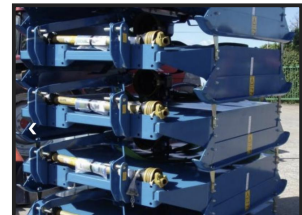

## Kidd 180 pasture Topper

### £POA

Kidd 1.8m Pasture Topper. Also available in 1.5m, 2.4m, and 2.8 cuts with inline and offset cutting positions. Features Include: Three position bolt-on headstock allows for offset or in-line operation. Deeply cranked blades reduce chance of impact damage to gearbox. Free swinging blades reduce shock loads on gearbox preventing expensive failures. Streamlined design eliminates debris build-up and water trapping. Special parabolic skids minimise field marking. Easy hitch-up with no top link to connect. Unique lower link flotation follows the ground closely. Parabolic skids minimise field marking. Deep cranked blades keep gearbox out of harmâ€™s

#### Product Details

Product Details	
<b>Category/Type</b>	<b>Groundcare Equipment</b>
<b>Make</b>	<b>Kidd</b>
<b>Model</b>	<b>180 pasture Topper</b>
<b>Year</b>	<b>NEW</b>
<b>Hours</b>	<b>-</b>

**Fleet Lane, Bredon, Tewkesbury, Gloucester, GL20 7EF**