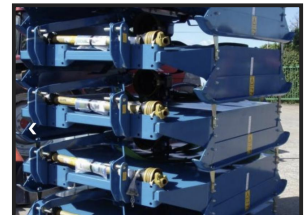

Kidd 180 pasture Topper

£POA

Kidd 1.8m Pasture Topper. Also available in 1.5m, 2.4m, and 2.8 cuts with inline and offset cutting positions. Features Include: Three position bolt-on headstock allows for offset or in-line operation. Deeply cranked blades reduce chance of impact damage to gearbox. Free swinging blades reduce shock loads on gearbox preventing expensive failures. Streamlined design eliminates debris build-up and water trapping. Special parabolic skids minimise field marking. Easy hitch-up with no top link to connect. Unique lower link flotation follows the ground closely. Parabolic skids minimise field marking. Deep cranked blades keep gearbox out of harmâ€™s

Product Details

Product Details	
Category/Type	Groundcare Equipment
Make	Kidd
Model	180 pasture Topper
Year	NEW
Hours	-

Fleet Lane, Bredon, Tewkesbury, Gloucester, GL20 7EF

Tel: +44 (0)1684 772912

www.pandengineering.com info@pandeng.co.uk