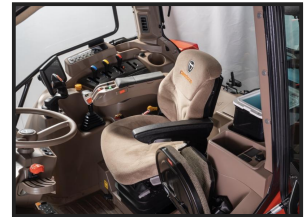

## Kiote HX1402

### £POA

See the brand new Kiote HX1402 (140hp) fitted with 3.8litre diesel engine designed and built by Kiote can covered by their Powertrain 5 year warranty. Call us for more details.

Product Details	
<i>Category/Type</i>	<i>All Tractors</i>
<i>Make</i>	<i>Kiote</i>
<i>Model</i>	<i>HX1402</i>
<i>Year</i>	<i>NEW</i>
<i>Hours</i>	<i>-</i>