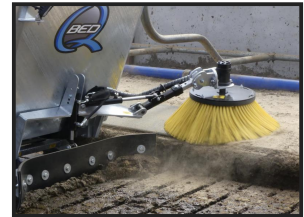

Plant-Mec Q Bed 324

£POA

New Plant-Mec Q Bed

Hop on the Q Bed to scrape, brush and spread material in and around your cubical housing. This fantastic machine makes it easy! Call us for more details.

Product Details