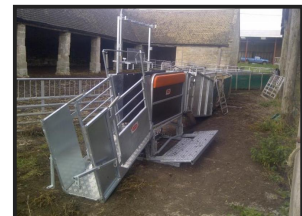

# Ritchie Sheep Combi Clamp

**£POA**

Ritchie Sheep Combi Clamp. A revolutionary design in sheep handling. With no need to catch or handle sheep, the RITCHIE Combi Clamp takes the back aching work out of sheep handling for the shepherd. Easy use for dagging, drenching vaccinating and tagging.

Can be set-up for left or right hand operation. A large foot treadle allows the operator freedom of movement whilst restraining the animal for treatment. The Combi Clamp width is fully adjustable to suit different sizes of sheep.

The Combi Clamp linkage is adjustable to suit different weight of operator. Simple non-return

**Product Details**

<b>Category/Type</b>	<b>Livestock Equipment</b>
<b>Make</b>	<b>Ritchie</b>
<b>Model</b>	<b>Sheep Combi Clamp</b>
<b>Year</b>	-
<b>Hours</b>	<b>NEW</b>