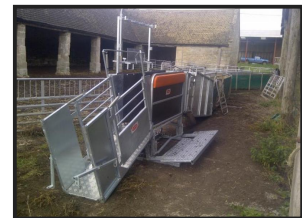

Ritchie Sheep Combi Clamp

£POA

Ritchie Sheep Combi Clamp. A revolutionary design in sheep handling. With no need to catch or handle sheep, the RITCHIE Combi Clamp takes the back aching work out of sheep handling for the shepherd. Easy use for dagging, drenching vaccinating and tagging.

Can be set-up for left or right hand operation. A large foot treadle allows the operator freedom of movement whilst restraining the animal for treatment. The Combi Clamp width is fully adjustable to suit different sizes of sheep.

The Combi Clamp linkage is adjustable to suit different weight of operator. Simple non-return

Product Details

Category/Type	Livestock Equipment
Make	Ritchie
Model	Sheep Combi Clamp
Year	-
Hours	NEW

Fleet Lane, Bredon, Tewkesbury, Gloucester, GL20 7EF