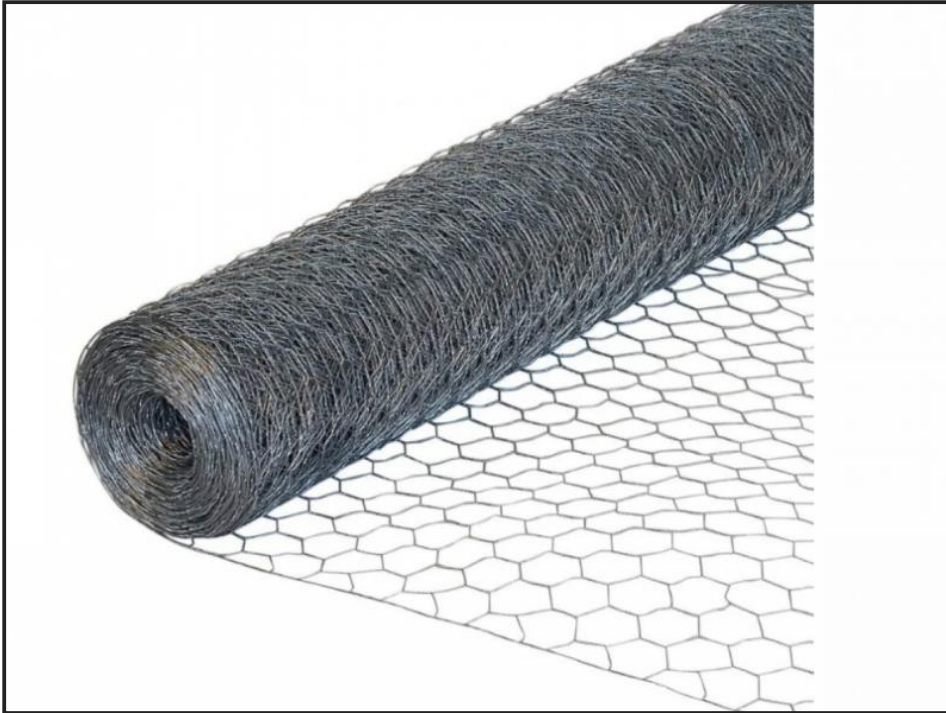

Tornado Pig and Chicken Netting

£POA

Tornado Wire's High Tensile Stock Fencing has been the choice for the best agricultural contractors for more than 30 years.

Decades of understanding and first-hand expertise has gone into the design and manufacture of our livestock fencing, and the results are clear to see.

Stock fencing can be used to divide fields and separate livestock, or as a protective barrier

Product Details

Category/Type	Fencing products
Make	Tornado
Model	Pig and Chicken Netting
Year	-
Hours	-

The durability and quality of Tornado stock fencing is widely recognised by farmers as well as professional fencing contractors, whether it is used a sheep fence, a lamb fence, a cattle fence or a pig fence, a Tornado stock fence offers the peace of mind that you deserve.