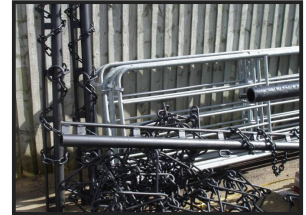

Trailed Chain Harrows

£POA

Trailed Chain Harrows. NEW IN STOCK. 1 Metre wide mats, 13mm tines. 2, 3 & 4 metre whippetree's available. Phone for your requirements.

Product Details	
<i>Category/Type</i>	<i>Grass Machinery and Balers</i>
<i>Make</i>	<i>Trailed</i>
<i>Model</i>	<i>Chain Harrows</i>
<i>Year</i>	-
<i>Hours</i>	<i>NEW & USED</i>