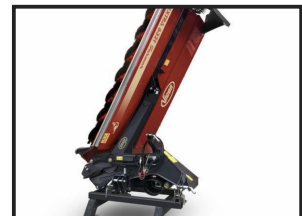

Vicon Extra 632T

£POA

Centre Suspended Mower Conditioners Vicon EXTRA 624T, 628T/R and 632T Farmer are all fitted with the EXTRA cutterbar with slim design for improved cutting performance, and with a choice of either SemiSwing steel tine, nylon tine or roller conditioning. The mowing units are suspended in the centre of gravity via a large suspension spring. This design provides an even weight distribution across the entire mowing width, as well as a constant, faster and more precise adaptation to ground contours The Advantages: Available with hydraulic spring adjustment. Centre mounted spring suspension 2.42, 2.84 and 3.18m working width SemiSwing steel tine.