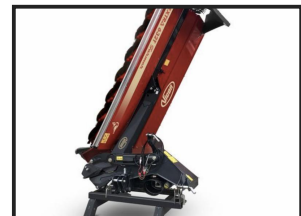

Vicon Extra 632T

£POA

Centre Suspended Mower Conditioners Vicon EXTRA 624T, 628T/R and 632T Farmer are all fitted with the EXTRA cutterbar with slim design for improved cutting performance, and with a choice of either SemiSwing steel tine, nylon tine or roller conditioning. The mowing units are suspended in the centre of gravity via a large suspension spring. This design provides an even weight distribution across the entire mowing width, as well as a constant, faster and more precise adaptation to ground contours The Advantages: Available with hydraulic spring adjustment. Centre mounted spring suspension 2.42, 2.84 and 3.18m working width SemiSwing steel tine.